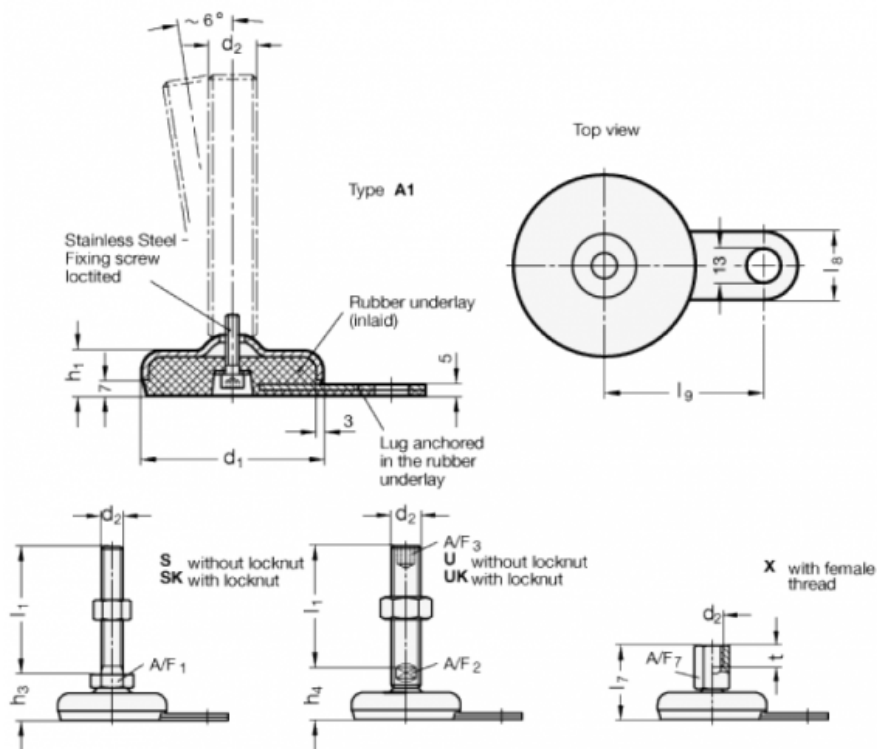

Article number: 203280M20200A1UK

Description: E+G levelling foot  
GN 32-80-M20-200-A1-UK

Note: UK With nut, Hexagon socket at the top, Wrench flat at the bottom

## Measures

A/F2 = 15

I9 = 70

A/F3 = 10

d1 = 80

d2 = M20

h1 = 20

h4 = 35

l1 = 200

l8 = 30